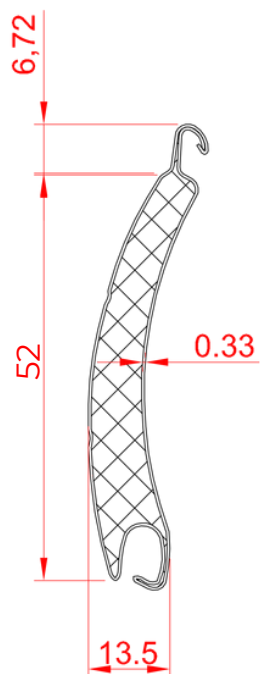

ENCLOSURE

Roll-formed aluminium box with pressure-moulded aluminium alloy end plates.

Finish: To match any standard slat colour, or traditional white or brown.

Guide Height (mm)

2195
2650

Plate Size (mm)

205
250

Plate sizes shown as a guide only and may vary.

BOTTOM SLAT

Extruded aluminium bottom slat with rubber weather seal.

GUIDE CHANNELS

Extruded aluminium guide channels with brush inserts. Width of 65mm.

Finish: To match any standard slat colour, or traditional white or brown.

Manual Cord Belt: A swivel winder coils the belt within a compact box.

Manual Spring & Lock: A counter-balanced spring assembly with a key-lock bottom slat & handles.

CE compliant to all applicable directives and standards.

FRONT FACE

FIXING DETAIL

SLAT PROFILE

GUIDE CHANNELS