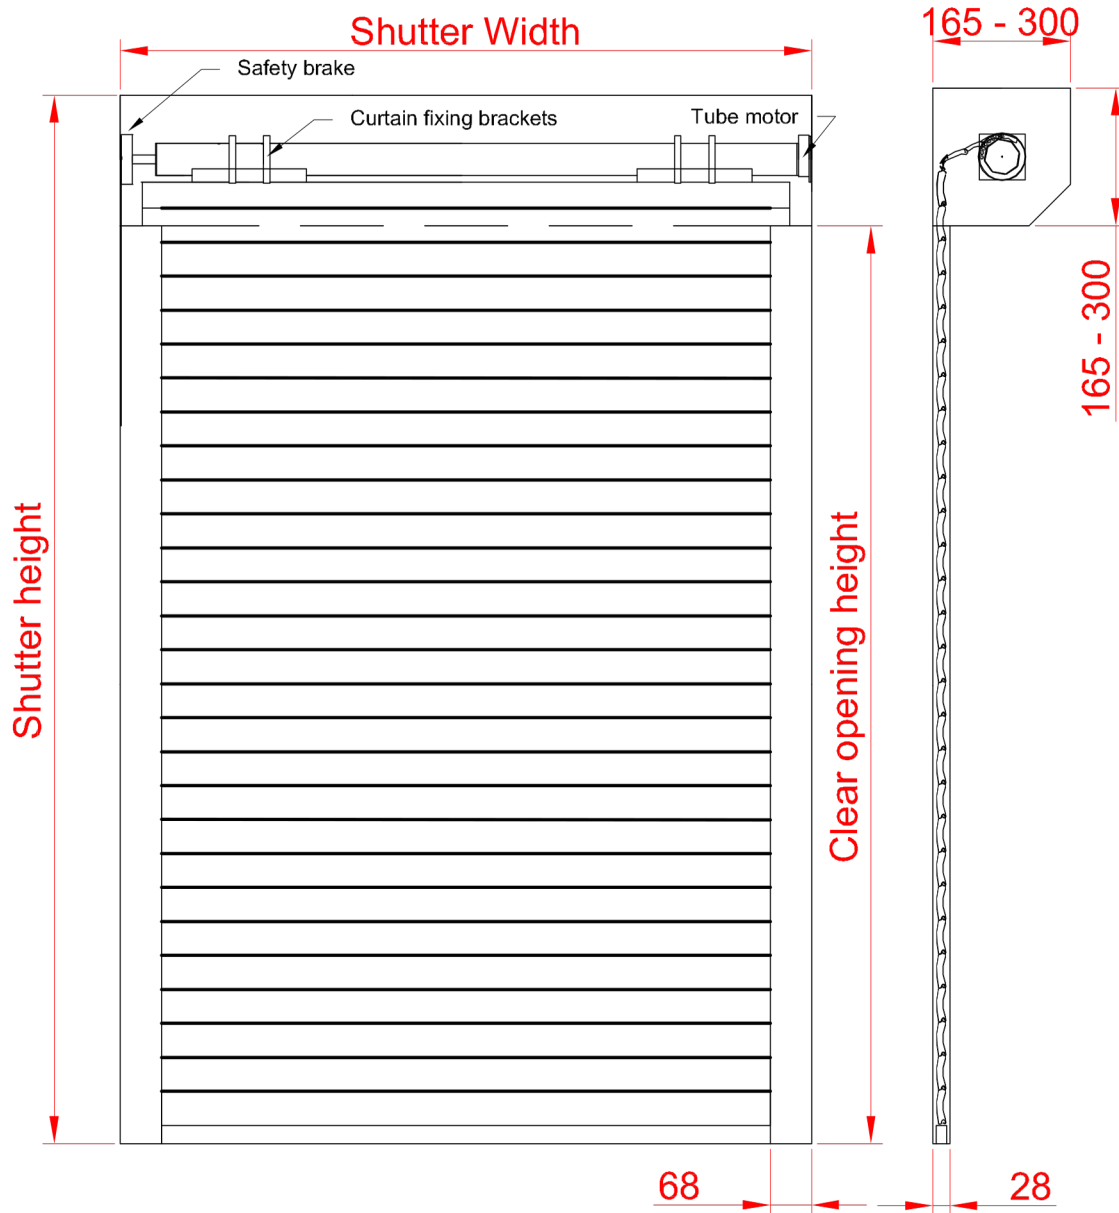

FRONT FACE

FIXING DETAIL

SLAT PROFILE

GUIDE CHANNELS