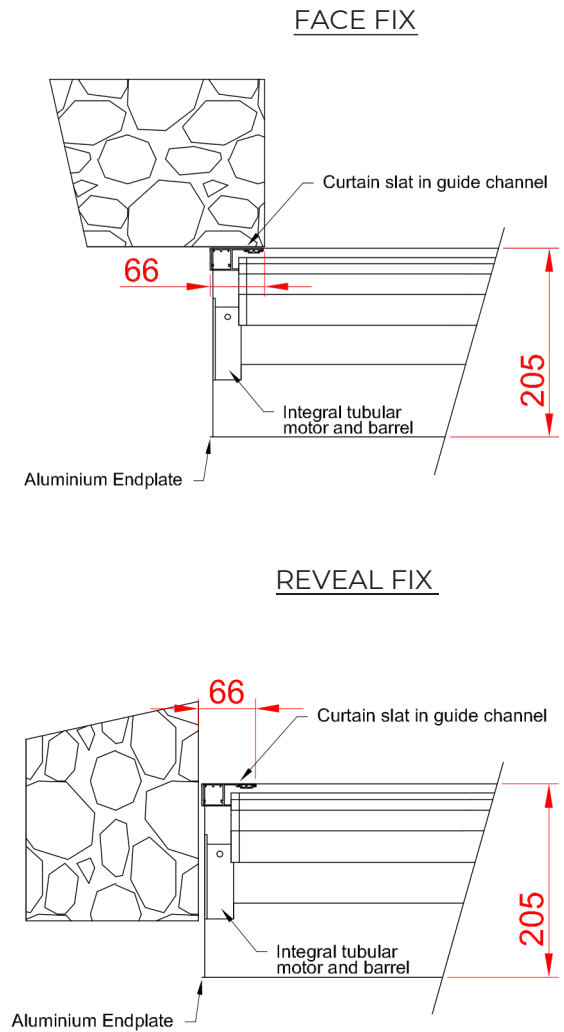

ENCLOSURE

Roll-formed aluminium box with pressure-moulded aluminium alloy end plates.

Finish: To match any standard slat colour, or traditional white or brown.

Guide Height (mm)

2195
2650

Plate Size (mm)

205
250

Plate sizes shown as a guide only and may vary.

BOTTOM SLAT

Extruded aluminium bottom slat with rubber weather seal.

GUIDE CHANNELS

Extruded aluminium guide channels with brush inserts. Width of 65mm.

Finish: To match any standard slat colour, or traditional white or brown.

Manual Cord Belt: A swivel winder coils the belt within a compact box.

Manual Spring & Lock: A counter-balanced spring assembly with a key-lock bottom slat & handles.

CE compliant to all applicable directives and standards.

FRONT FACE

FIXING DETAIL

SLAT PROFILE

GUIDE CHANNELS