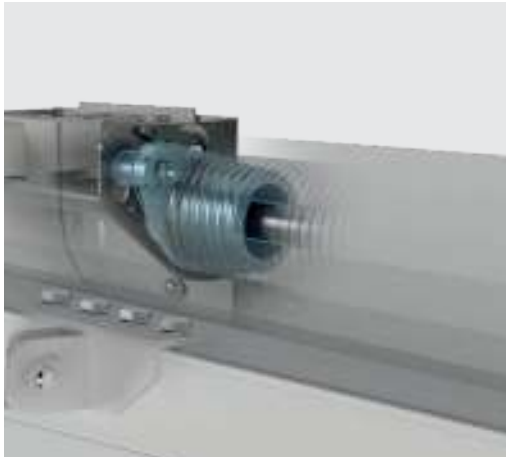

Integrated spring break safety device