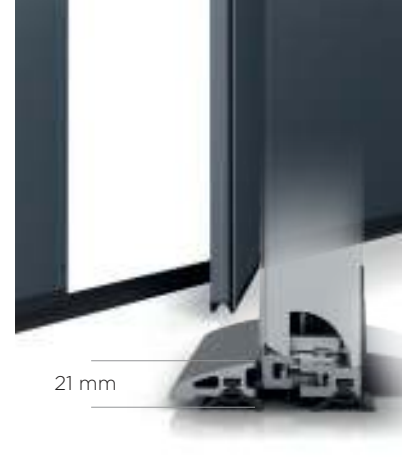

Double-lip circumferential seal

5

Overload safety device for automatic garage door

6

Photocells – option

7

Quiet guiding rollers (in doors with torsion springs)

Low threshold in wicket door (21 mm high)