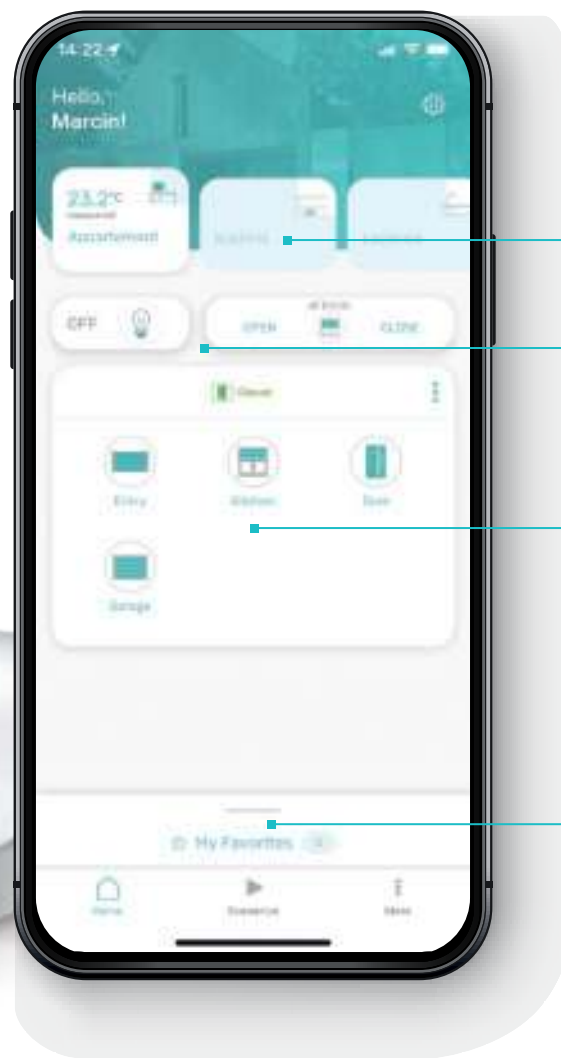

PULSAR RTS
two-channel transmitter

TREAT YOURSELF TO COMFORT AND SAFETY

- Control your garage doors, gates, windows, doors, and roller shutters remotely.
- Open garage doors and gates without touching your remote.
- Manage your home via a voice assistant.